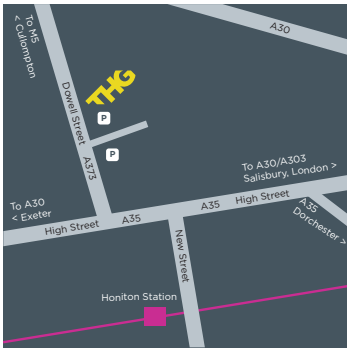

Thelma Hulbert Gallery
Elmfield House
Dowell Street
Honiton
Devon
EX14 1LX

01404 45006
info@thelmahulbert.com
www.thelmahulbert.com

Tuesday - Saturday 10am - 5pm

Free admission, donations welcome

Image on front © Roger Mayne Archive

Thelma Hulbert Gallery (THG) would like to invite you to the Private View of Beyond the Lens - Roger Mayne photography exhibition

Private View Saturday 11 March 5pm - 7pm

The exhibition continues until Saturday 22 April 2017

An exhibition of rarely seen, large-scale photographs by one of Britain's most outstanding photographers Roger Mayne.

Roger Mayne (1929 - 2014) famously documented the children and young residents of Southam Street in West London in the 1950s and 60s. These photographs lead to him becoming one of Britain's most important post-war photographers. His work has been exhibited widely including at both the V&A and National Portrait Gallery, London.

The photographs on display at THG are taken by Mayne from the 1950s to the 1970s and were hung in a barn at Mayne's home in Lyme Regis, Dorset. From London street scenes to exotic landscapes, they are crudely mounted photographs shown in their fragile state.

Alongside this work a selection of Mayne's photographs for the Shell Guide to Devon, published in 1975 (written by his wife the playwright Ann Jellicoe).

Accompanying this exhibition there is a new book produced by Mayne's friend David Hibberd and fellow artist Roger Polley.

Friday 24 March 6pm - 8pm, 20th Century Photography Talk. With internationally renowned photographer and pinhole camera expert Justin Quinnell. £10 per adult (£8 THG Friends) Booking essential.

Saturday 25 March 10.30am - 12.30pm or 1.30pm - 3.30pm Family Workshops with Justin Quinnell. Learn about pinhole photography and create your own pinhole camera to take home. Adults £5 Children £3, for ages 6 up. Booking essential.